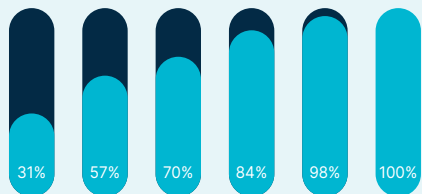

When

April 2023 -
September 2023

Where

France / Marne

Crop

Potato,
variety Agatha

Soil type

Sandy Limestone
Total N – 0.5 mg/kg
P – 56 mg/kg
K – 282 mg/kg
MgO – 126 mg/kg
CaO – 8748 mg/kg
pH – 8.2

Measurements

Yield

Cumulative monthly release of N during crop cycle

Controlled release of nitrogen reduces losses by leaching, volatilization and denitrification thereby increasing its effectiveness to plants.

Apr 23 May 23 Jun 23 Jul 23 Aug 23 Sep 23