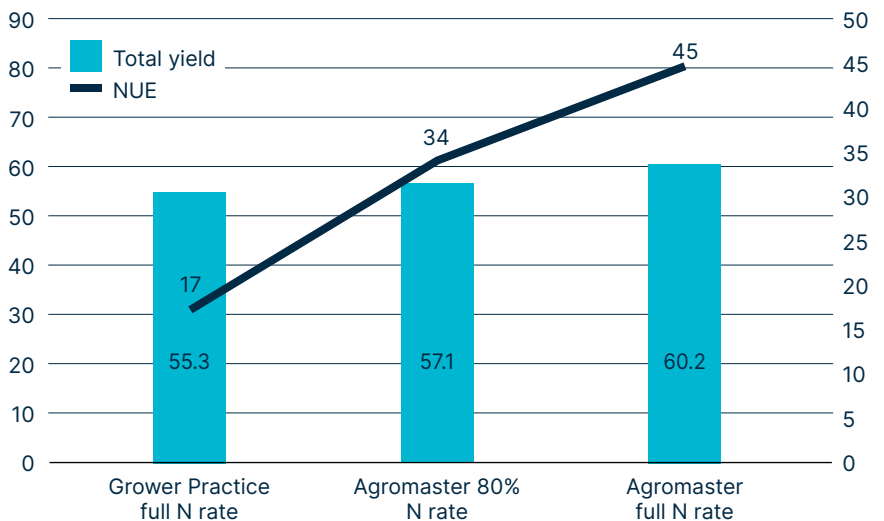

Objective

To evaluate the performance of Agromaster with **eqo.x**[®] release technology (33.5-0-0, 2-3M, 60% coated N) in potato, in 2 different dose rates in comparison to grower practice

Trial set-up

Trial performed by ANTEDIS SAS

Randomized block design with 4 repetitions

Treatments

Treatment	Product	Dose rate, kg/ha	Total N, kg/ha
Grower practice - full N rate	CAN 27	650	176
Agromaster full N rate	Agromaster 60% coated N	525	176
Agromaster 80% N rate	Agromaster 60% coated N	418	140

Results

Comparing to conventional fertilizers, by using Agromaster, higher yields can be achieved even with 20% reduced N rate.

Total yield and NUE

Yield by caliber

	Fertilizer cost €/ha	Turnover €/ha	Income €/ha	Increase %	ROI €
Grower Practice full N rate	355	5479	5123	-	-
Agromaster full N rate	505	5971	5466	7	343
Agromaster 80% N rate	439	5672	5233	2	109