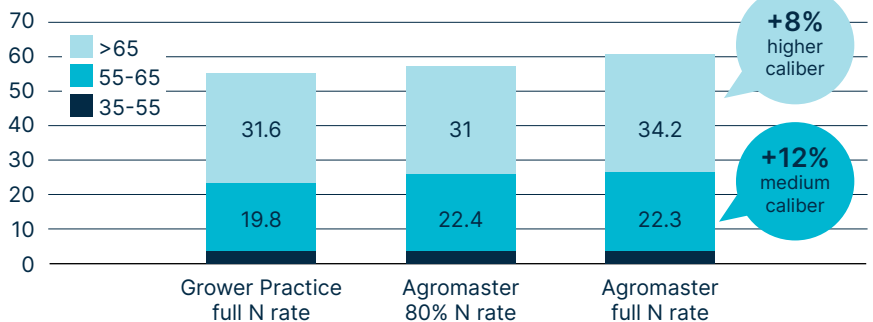

Objective

To evaluate the performance of Agromaster with **eqo.x**[®] release technology (33.5-0-0, 2-3M, 60% coated N) in potato, in 2 different dose rates in comparison to grower practice

Trial set-up

Trial performed by ANTEDIS SAS

Randomized block design with 4 repetitions

Treatments

Treatment	Product	Dose rate, kg/ha	Total N, kg/ha
Grower practice - full N rate	CAN 27	650	176
Agromaster full N rate	Agromaster 60% coated N	525	176
Agromaster 80% N rate	Agromaster 60% coated N	418	140

Results

Comparing to conventional fertilizers, by using Agromaster, higher yields can be achieved even with 20% reduced N rate.

Total yield and NUE

Yield by caliber

	Fertilizer cost €/ha	Turnover €/ha	Income €/ha	Increase %	ROI €
Grower Practice full N rate	355	5479	5123	-	-
Agromaster full N rate	505	5971	5466	7	343
Agromaster 80% N rate	439	5672	5233	2	109