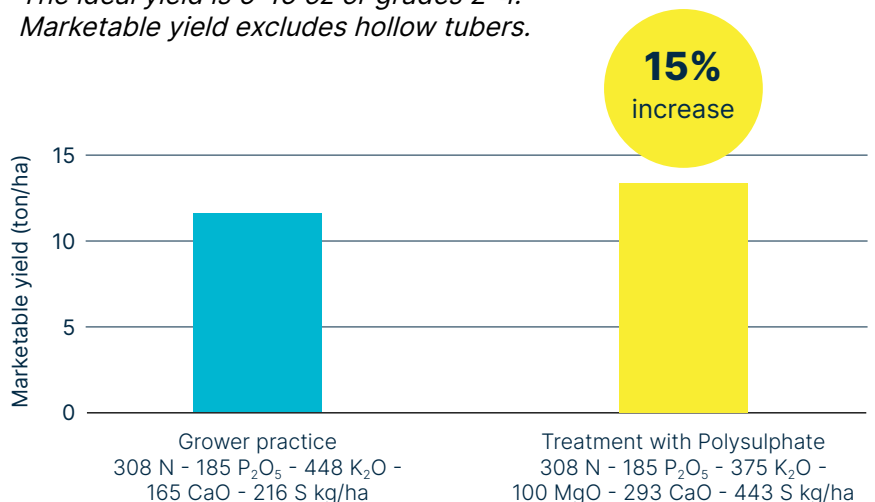

Treatments

Grower practice consists of 37 kg N/ha applied at planting as DAP. At emergence and active growth, 85 and 190 kg N/ha was applied, respectively as ammonium sulphate and ammonium nitrate. Phosphorus, derived from DAP, was applied at 185 kg P₂O₅/ha at planting. Potassium was applied pre-plant at 310 kg K₂O/ha as MOP, and at 135 kg K₂O/ha as SOP at planting. In addition, at pre-plant gypsum was applied at 560 kg/ha.

The Polysulphate treatment was a duplicate of the grower practice without the pre-plant MOP and gypsum. Instead, Polysulphate was applied at 1,680 kg/ha at pre-plant.

Results

- Polysulphate fertilization increased the marketable ideal* yield by 1.79 ton/ha over conventional grower practice.
- Marketable yield increased by 15% with the addition of Polysulphate.

* The ideal yield is 6-16 oz or grades 2-4.
Marketable yield excludes hollow tubers.

Mined in the UK, ICL is the first – and only – producer in the world to mine polyhalite, marketed as Polysulphate.

- ✉ fertilizers.sales@icl-group.com
- in icl-growingsolutions
- @iclgrowingsolutions
- @ICLGrowingSolutions